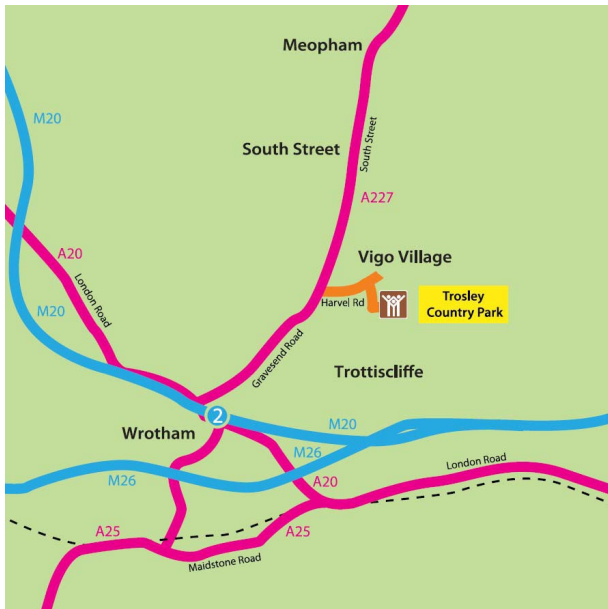

Directions & Parking

By Train

Nearest train stations are Meopham (4.8 miles, 7.7km) and Borough Green (3.6 miles, 5.8km).

Email: www.nationalrail.co.uk
For enquiries call: 03457 484950

By Bus

Arriva Bus 308 runs Monday-Friday between Bluewater and Sevenoaks.

For bus enquiries call: 01622 882288

By Car

Signposted off the A227 between Meopham and Wrotham.

Car Parking

Pay and Display ANPR system operates at this park.

For Bookings please refer to the terms and conditions for parking